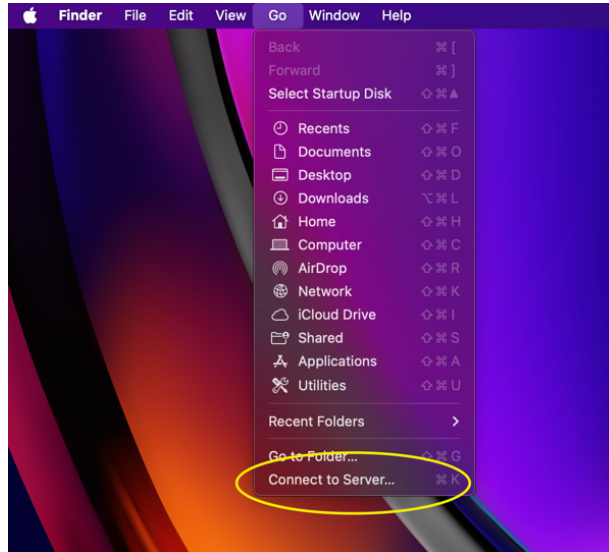

Mapping to Shared Server on MacOS

Please make sure your apple device is on **Secure-WiFi or Wired Network**

Command + K

Or navigate to **Go** on your desktop and select **Connect to Server**

Type in the Server Address starting with **smb://**
smb://blackmore.msu.montana.edu