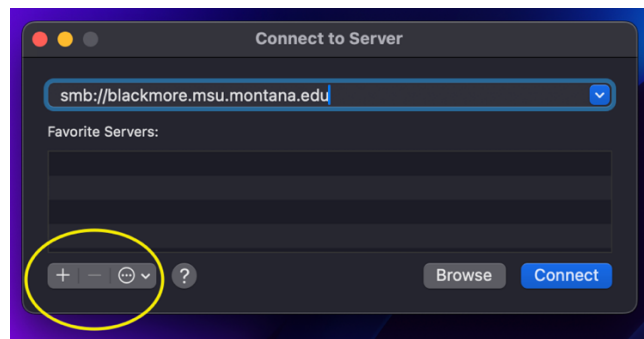

Mapping to Shared Server on MacOS

Please make sure your apple device is on **Secure-WiFi or Wired Network**

Command + K

Or navigate to **Go** on your desktop and select **Connect to Server**

Type in the Server Address starting with **smb://**
smb://blackmore.msu.montana.edu

After adding the server select **Connect**

After selecting **Connect** you will be asked to sign in **msu\NetID & Password**.