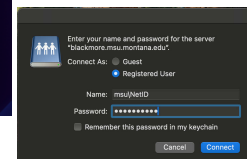

Mapping to Shared Server on MacOS

Please make sure your apple device is on **Secure-WiFi or Wired Network**

Command + K

Or navigate to **Go** on your desktop and select **Connect to Server**

Type in the Server Address starting with **smb://**
smb://blackmore.msu.montana.edu

After adding the server select **Connect**

After selecting **Connect** you will be asked to sign in **msu\NetID & Password**.