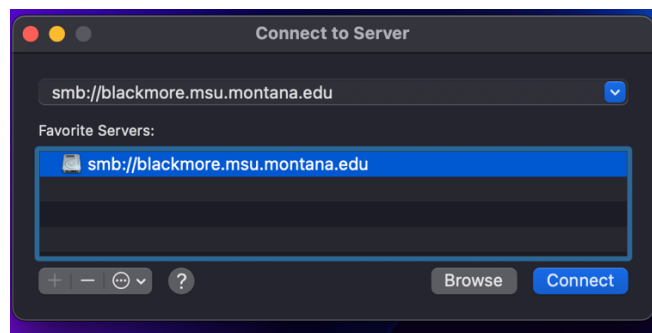

Mapping to Shared Server on MacOS

Please make sure your apple device is on **Secure-WiFi or Wired Network**

Command + K

Or navigate to **Go** on your desktop and select **Connect to Server**

Type in the Server Address starting with **smb://**
smb://blackmore.msu.montana.edu

After adding the server select **Connect**

After selecting **Connect** you will be asked to sign in **msu\NetID & Password**.