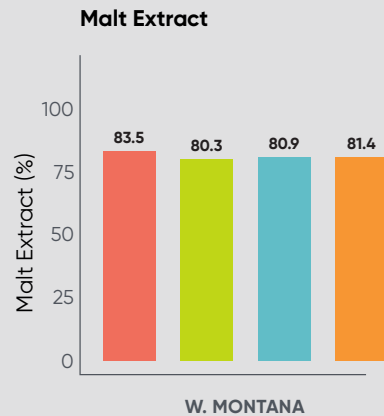

ABI EAGLE – MONTANA

- Two-rowed spring barley
- Adapted to irrigated western US
- Similar test weight and protein to ABI Voyager
- Released for large scale contracting in 2020
- Harvest maturity timing similar to ABI Voyager

- ↑ MALT EXTRACT   ↑ STRAW STRENGTH
- ↑ GRAIN YIELD   ↓ STRAW LENGTH
- ↑ GRAIN PLUMPNESS

DISEASE	RESISTANCE RATING
SPOT BLOTCH	●
NET BLOTCH NET FORM	●
NET BLOTCH SPOT FORM	●
FUSARIUM HEAD BLIGHT	●
PRE HARVEST SPROUT	●

● SUSCEPTIBLE   ● MODERATELY SUSCEPTIBLE   ● MODERATELY RESISTANT   ● RESISTANT

VARIETY NAME

ABI EAGLE   ABI GROWLER   ABI VOYAGER   MERIT 57