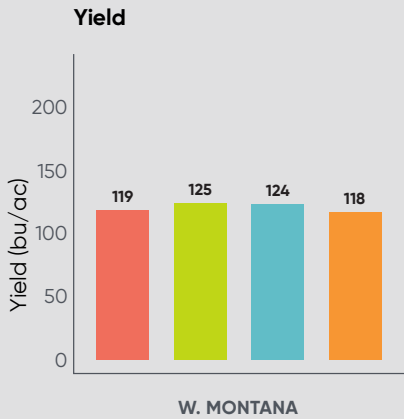

ABI EAGLE – MONTANA

- Two-rowed spring barley
- Adapted to irrigated western US
- Similar test weight and protein to ABI Voyager
- Released for large scale contracting in 2020
- Harvest maturity timing similar to ABI Voyager

- ↑ MALT EXTRACT   ↑ STRAW STRENGTH
- ↑ GRAIN YIELD   ↓ STRAW LENGTH
- ↑ GRAIN PLUMPNESS

DISEASE	RESISTANCE RATING
SPOT BLOTCH	●
NET BLOTCH NET FORM	●
NET BLOTCH SPOT FORM	●
FUSARIUM HEAD BLIGHT	●
PRE HARVEST SPROUT	●

● SUSCEPTIBLE   ● MODERATELY SUSCEPTIBLE   ● MODERATELY RESISTANT   ● RESISTANT

VARIETY NAME

ABI EAGLE   ABI GROWLER   ABI VOYAGER   MERIT 57