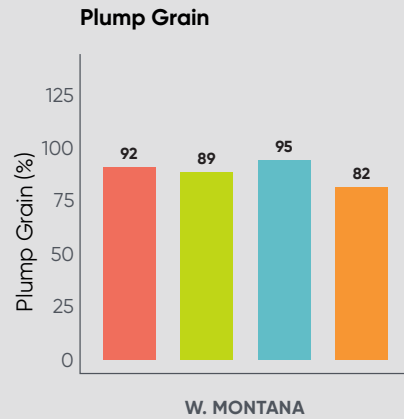

ABI EAGLE – MONTANA

- Two-rowed spring barley
- Adapted to irrigated western US
- Similar test weight and protein to ABI Voyager
- Released for large scale contracting in 2020
- Harvest maturity timing similar to ABI Voyager

- ↑ MALT EXTRACT   ↑ STRAW STRENGTH
- ↑ GRAIN YIELD   ↓ STRAW LENGTH
- ↑ GRAIN PLUMPNESS

DISEASE	RESISTANCE RATING
SPOT BLOTCH	●
NET BLOTCH NET FORM	●
NET BLOTCH SPOT FORM	●
FUSARIUM HEAD BLIGHT	●
PRE HARVEST SPROUT	●

● SUSCEPTIBLE   ● MODERATELY SUSCEPTIBLE   ● MODERATELY RESISTANT   ● RESISTANT

VARIETY NAME

ABI EAGLE   ABI GROWLER   ABI VOYAGER   MERIT 57