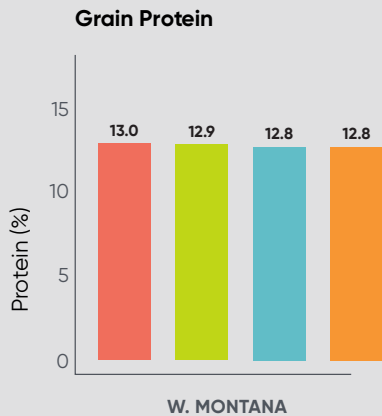

ABI EAGLE – MONTANA

- Two-rowed spring barley
- Adapted to irrigated western US
- Similar test weight and protein to ABI Voyager
- Released for large scale contracting in 2020
- Harvest maturity timing similar to ABI Voyager

- ↑ MALT EXTRACT   ↑ STRAW STRENGTH
- ↑ GRAIN YIELD   ↓ STRAW LENGTH
- ↑ GRAIN PLUMPNESS

DISEASE	RESISTANCE RATING
SPOT BLOTCH	●
NET BLOTCH NET FORM	●
NET BLOTCH SPOT FORM	●
FUSARIUM HEAD BLIGHT	●
PRE HARVEST SPROUT	●

● SUSCEPTIBLE   ● MODERATELY SUSCEPTIBLE   ● MODERATELY RESISTANT   ● RESISTANT

VARIETY NAME

ABI EAGLE   ABI GROWLER   ABI VOYAGER   MERIT 57